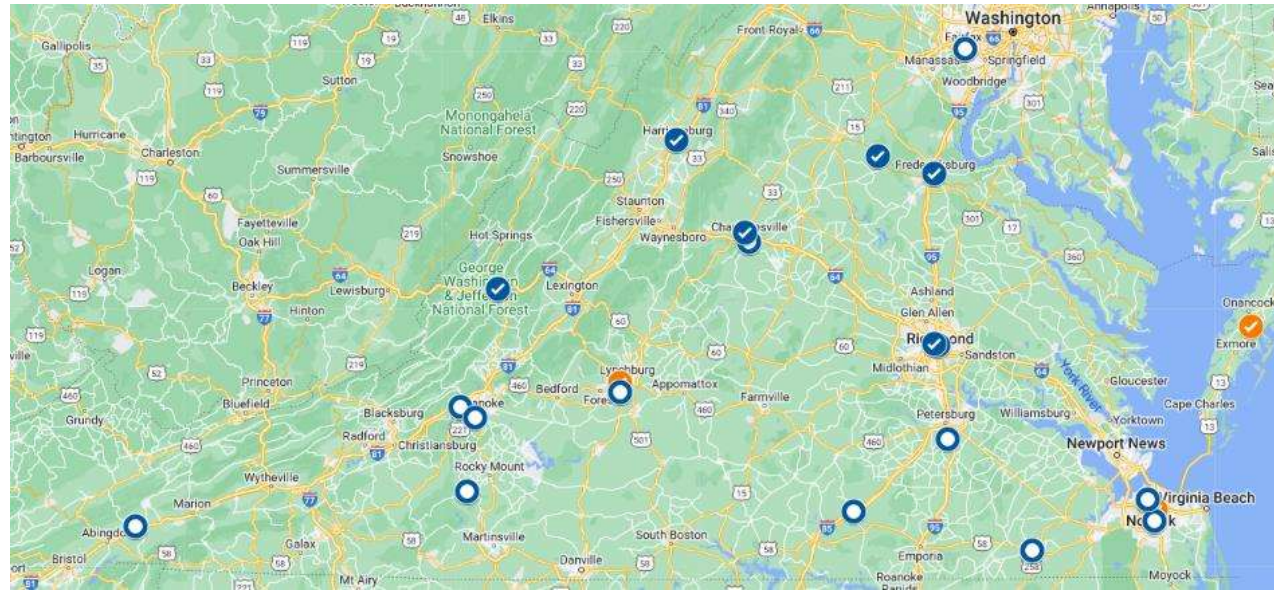

COLLEGE PARTNERSHIP LABORATORY SCHOOL APPLICATION MAP

Planning Grant Approved

- ✓ Central Virginia Community College
- ✓ Eastern Shore Community College
- ✓ Emory & Henry College
- ✓ Ferrum College
- ✓ George Mason University (Frederick)
- ✓ George Mason University (NOVA)
- ✓ Germanna Community College
- ✓ James Madison University
- ✓ Mountain Gateway Community College
- ✓ Norfolk State University
- ✓ Old Dominion University
- ✓ Old Dominion University - Chesapeake
- ✓ Old Dominion University - Suffolk
- ✓ Paul D. Camp Community College
- ✓ Piedmont Virginia Community College
- ✓ Roanoke College
- ✓ University of Lynchburg
- ✓ University of Mary Washington
- ✓ University of Virginia (CMS)
- ✓ Virginia Commonwealth University, Richmon...
- ✓ Virginia Union University

Lab School Submitted

- Central Virginia Community College
- Emory & Henry College
- Ferrum College
- George Mason University (NOVA)
- Old Dominion University
- Old Dominion University - Chesapeake
- Old Dominion University - Suffolk
- Paul D. Camp Community College
- Piedmont Virginia Community College
- Richard Bland College
- Roanoke College
- Southside Virginia Community College
- Virginia Union University
- Virginia Western Community College

Lab School Approved

- ✓ Germanna Community College
- ✓ James Madison University
- ✓ Mountain Gateway Community College
- ✓ University of Mary Washington
- ✓ University of Virginia (CMS)
- ✓ Virginia Commonwealth University, Richmon...