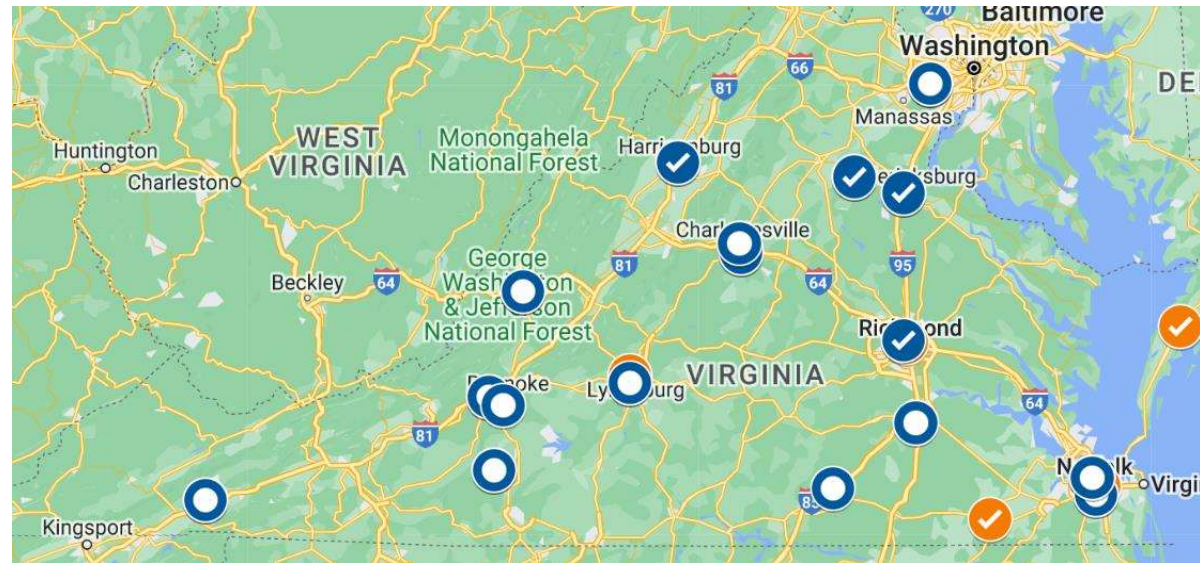

COLLEGE PARTNERSHIP LABORATORY SCHOOL APPLICATION MAP

- ✓ Planning Grant Approved
- ^
 - ✓ Central Virginia Community College
 - ✓ Eastern Shore Community College
 - ✓ Emory & Henry College
 - ✓ Ferrum College
 - ✓ George Mason University (Frederick)
 - ✓ George Mason University (NOVA)
 - ✓ Germanna Community College
 - ✓ James Madison University
 - ✓ Mountain Gateway Community College
 - ✓ Norfolk State University
 - ✓ Old Dominion University
 - ✓ Old Dominion University - Chesapeake
 - ✓ Old Dominion University - Suffolk
 - ✓ Paul D. Camp Community College
 - ✓ Piedmont Virginia Community College
 - ✓ Roanoke College
 - ✓ University of Lynchburg
 - ✓ University of Mary Washington
 - ✓ University of Virginia (CMS)
 - ✓ Virginia Commonwealth University, Richmon...
 - ✓ Virginia Union University

- ✓ Lab School Submitted
- ^
 - Central Virginia Community College
 - Emory & Henry College
 - Ferrum College
 - George Mason University (NOVA)
 - Mountain Gateway Community College
 - Old Dominion University
 - Old Dominion University - Chesapeake
 - Old Dominion University - Suffolk
 - Piedmont Virginia Community College
 - Richard Bland College
 - Roanoke College
 - Southside Virginia Community College
 - University of Virginia (CMS)
 - Virginia Western Community College

- ✓ Lab School Approved

 - ✓ Germanna Community College
 - ✓ James Madison University
 - ✓ University of Mary Washington
 - ✓ Virginia Commonwealth University, Richmon.

Updated 2/22/24