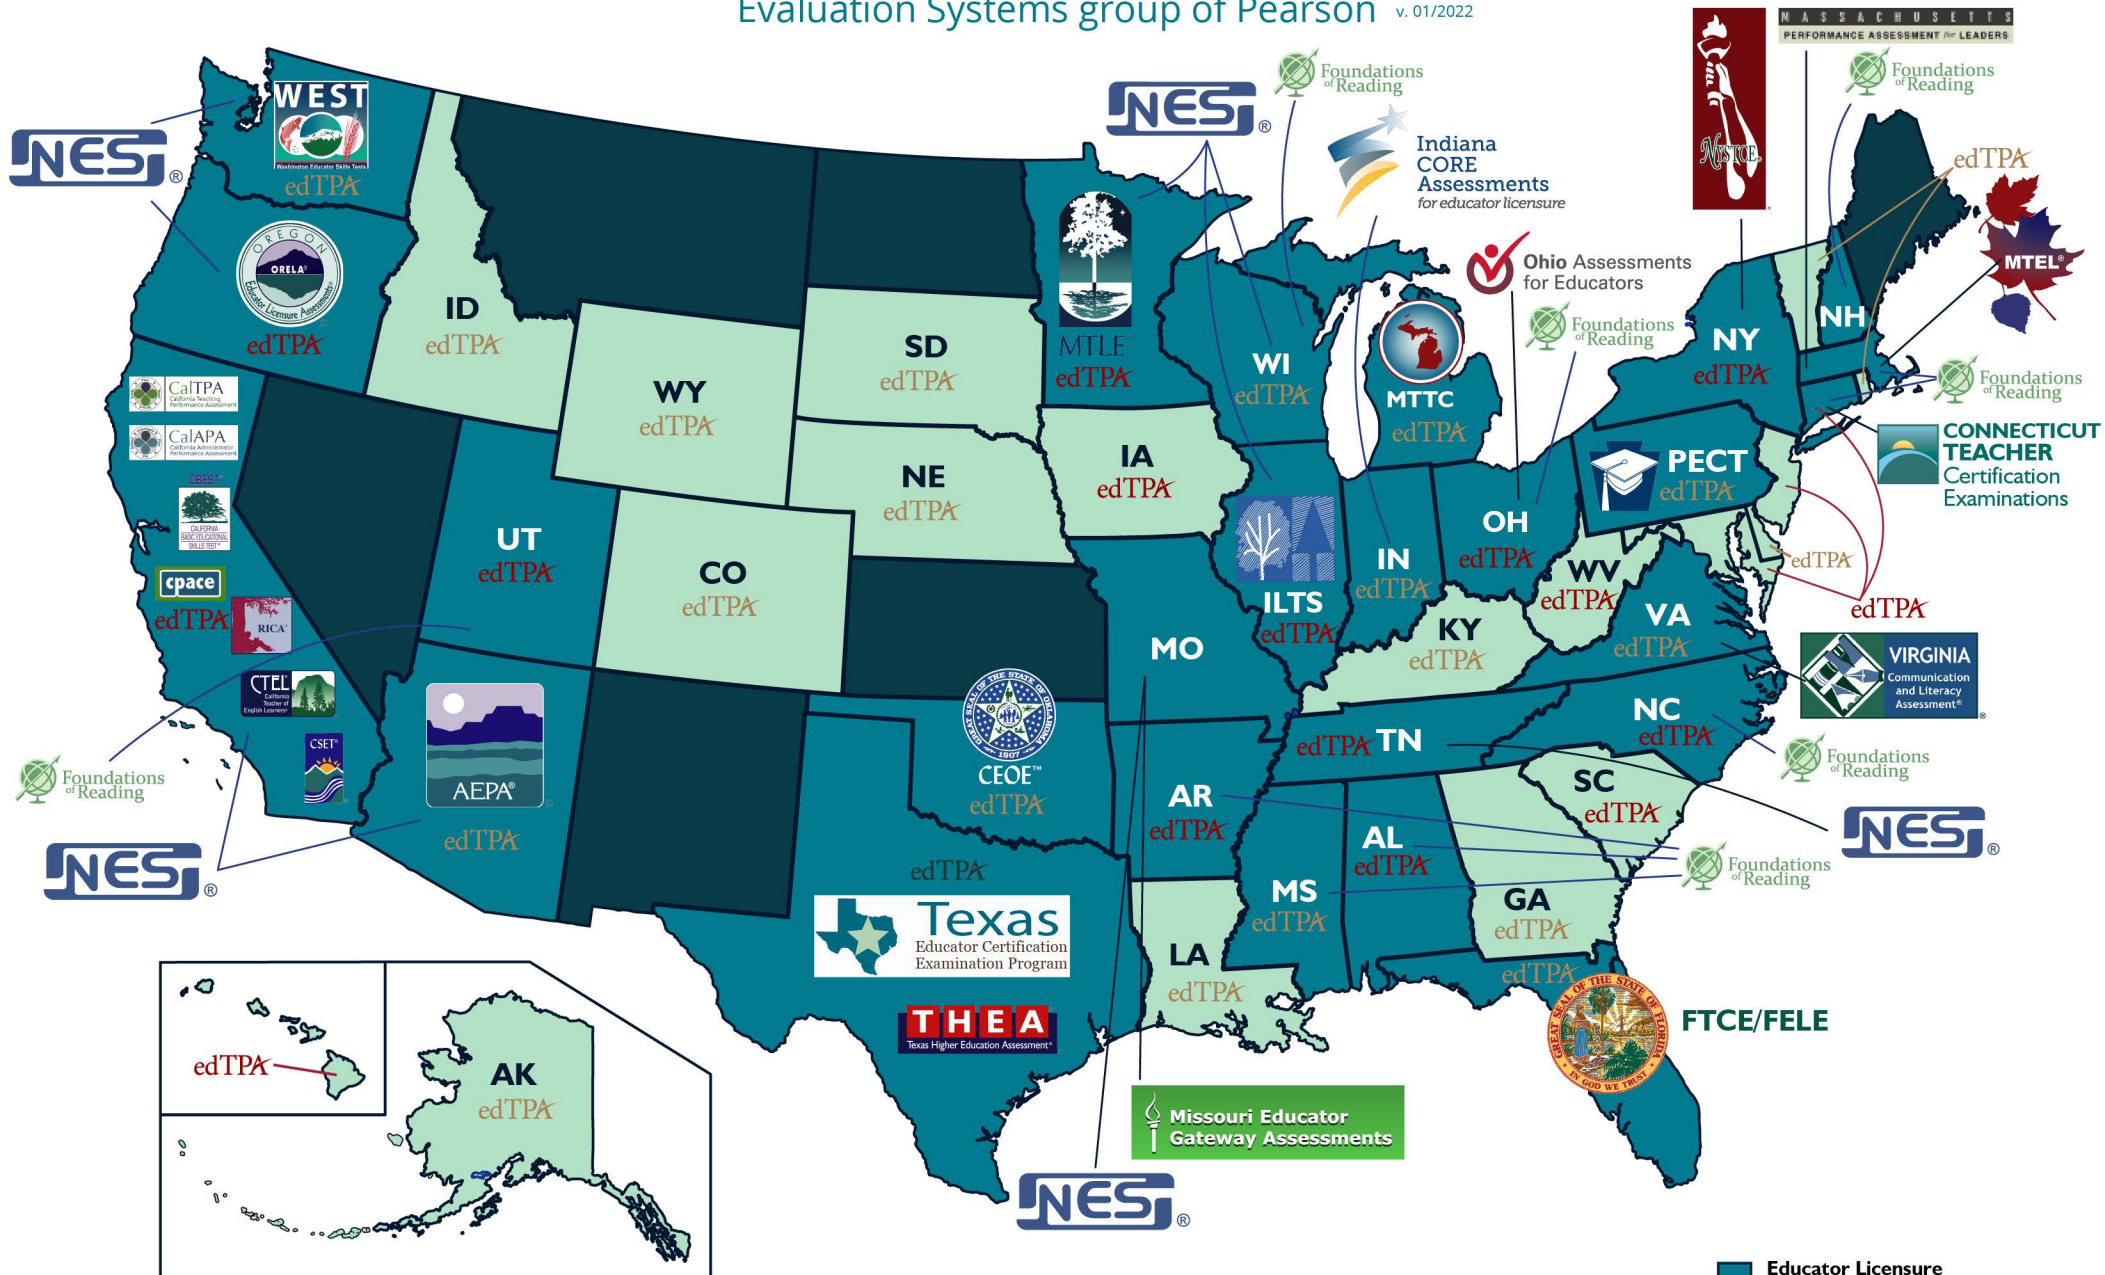

# Educator Licensure and Teacher Performance Assessments

Evaluation Systems group of Pearson v. 01/2022

- Educator Licensure Assessment Program
- edTPA Policy in Place
- edTPA Taking Steps Toward Implementation
- edTPA Program Participation in edTPA

## edTPA

edTPA is a preservice assessment process designed by educators to answer the question: “Is a new teacher ready for the job?”

[www.edtpa.org](http://www.edtpa.org) [edtpa.com](http://edtpa.com)

## National Board for Professional Teaching Standards (NBPTS)

National Board Certification is a voluntary assessment program for accomplished teachers.

[www.nbpts.org](http://www.nbpts.org)

## NES® (National Evaluation Series™)

NES is a multi-state teacher certification testing program with contemporary test content aligned to professionally accepted national subject and pedagogy standards.