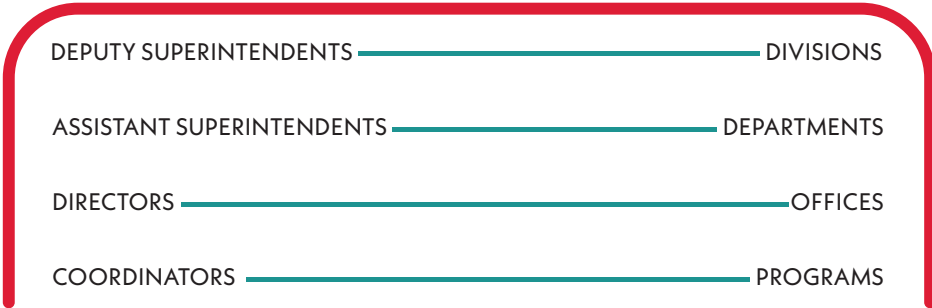

CABINET

SUPERINTENDENT OF PUBLIC INSTRUCTION

LEADERSHIP STRUCTURE

To contact members of our leadership, [please visit the Education Directories section of doe.virginia.gov](https://doe.virginia.gov/education-directories).