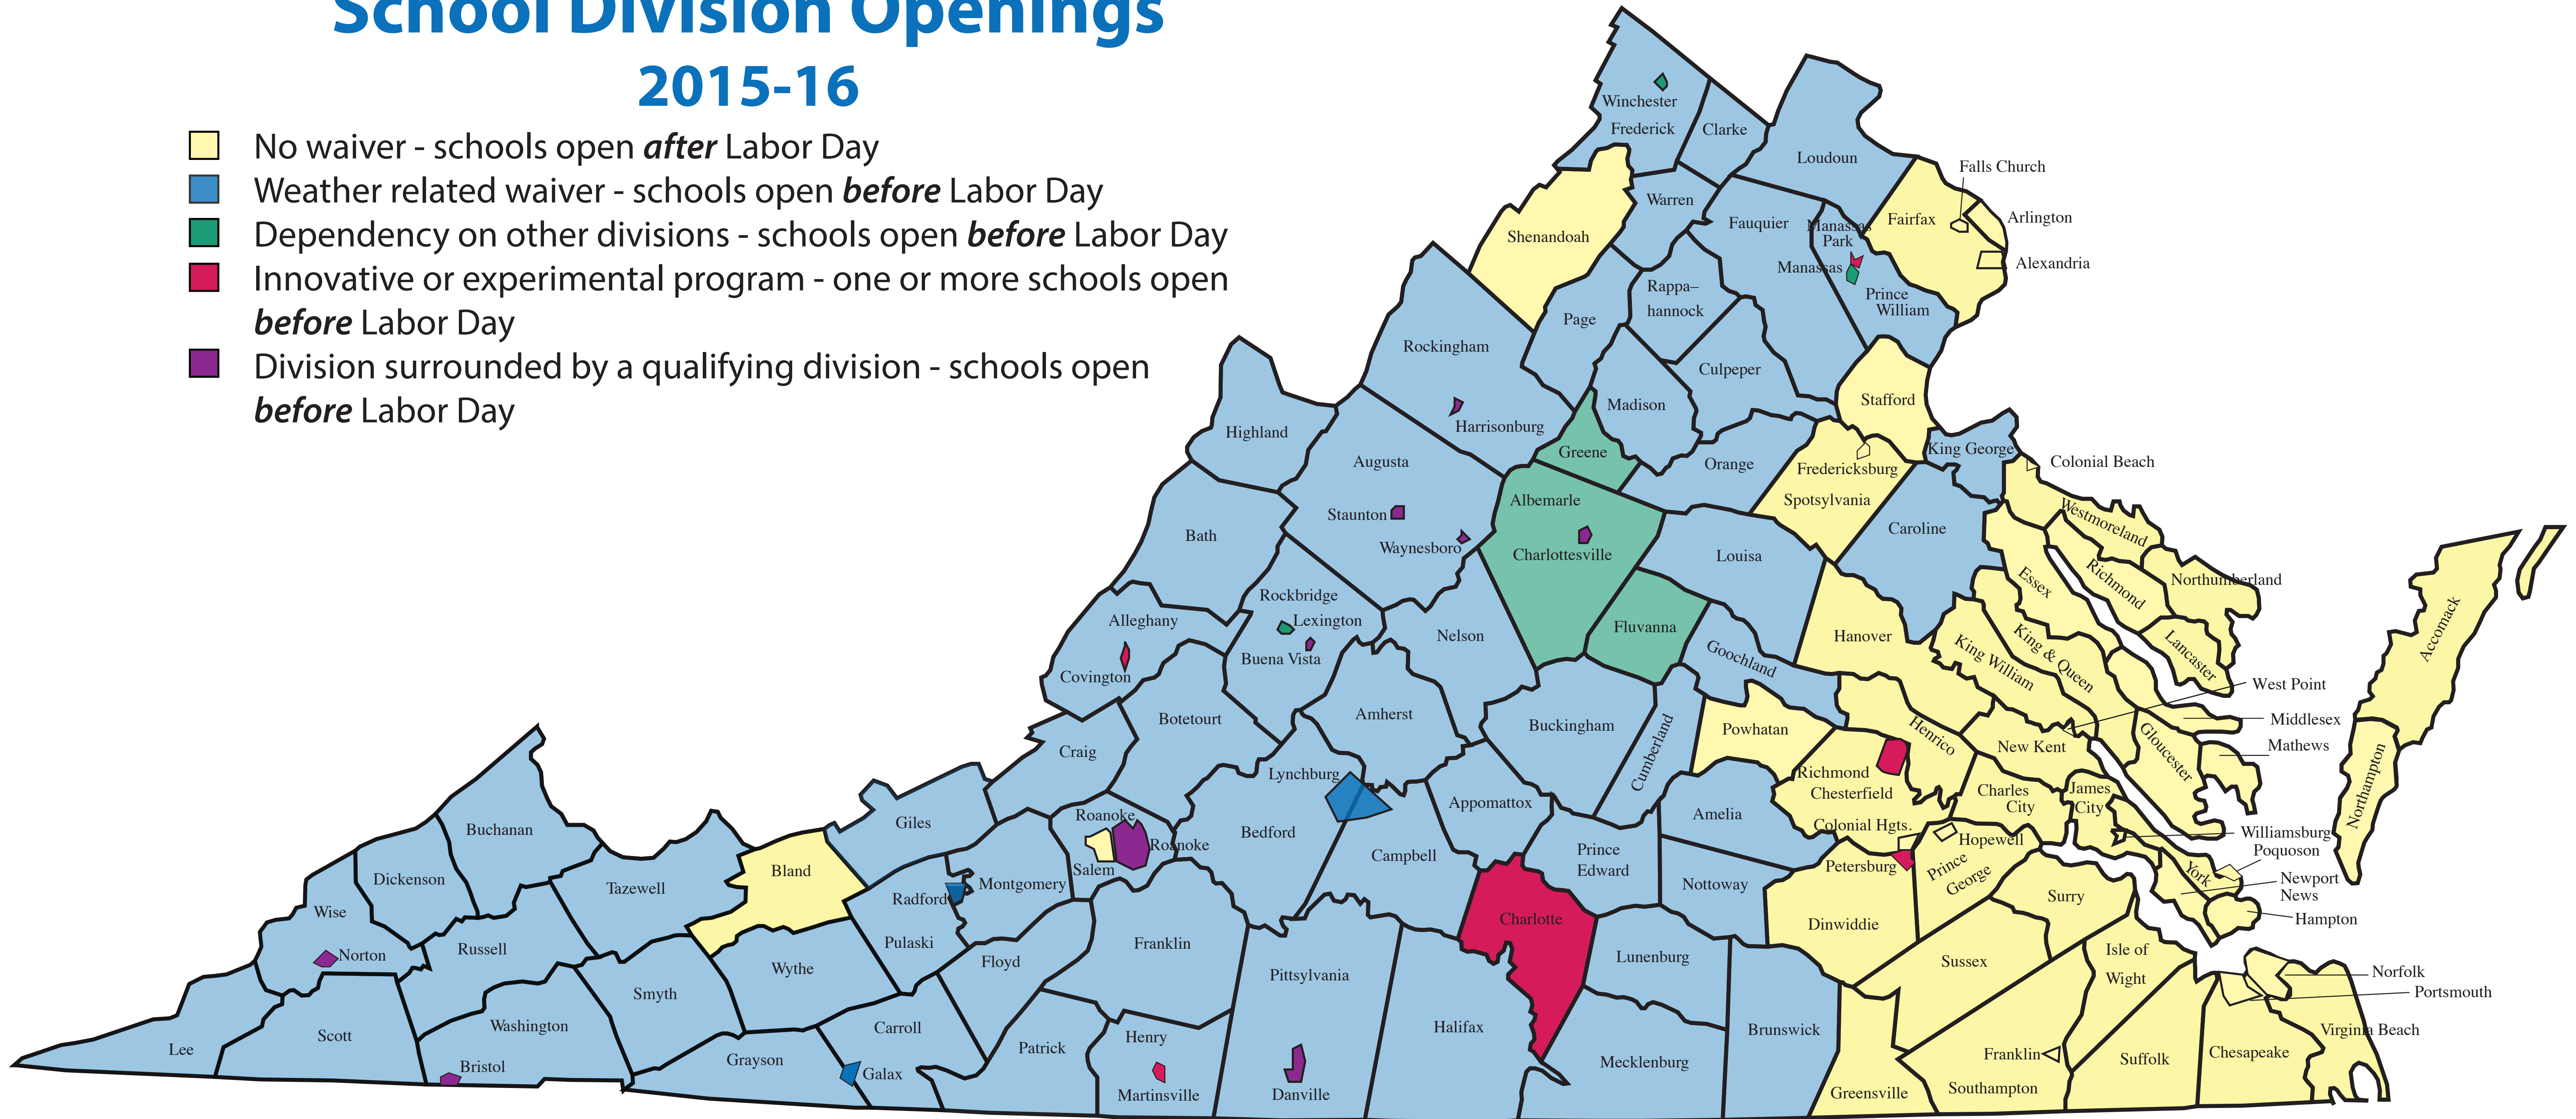

Virginia Department of Education
School Division Openings
2015-16

- No waiver - schools open *after* Labor Day
- Weather related waiver - schools open *before* Labor Day
- Dependency on other divisions - schools open *before* Labor Day
- Innovative or experimental program - one or more schools open *before* Labor Day
- Division surrounded by a qualifying division - schools open *before* Labor Day